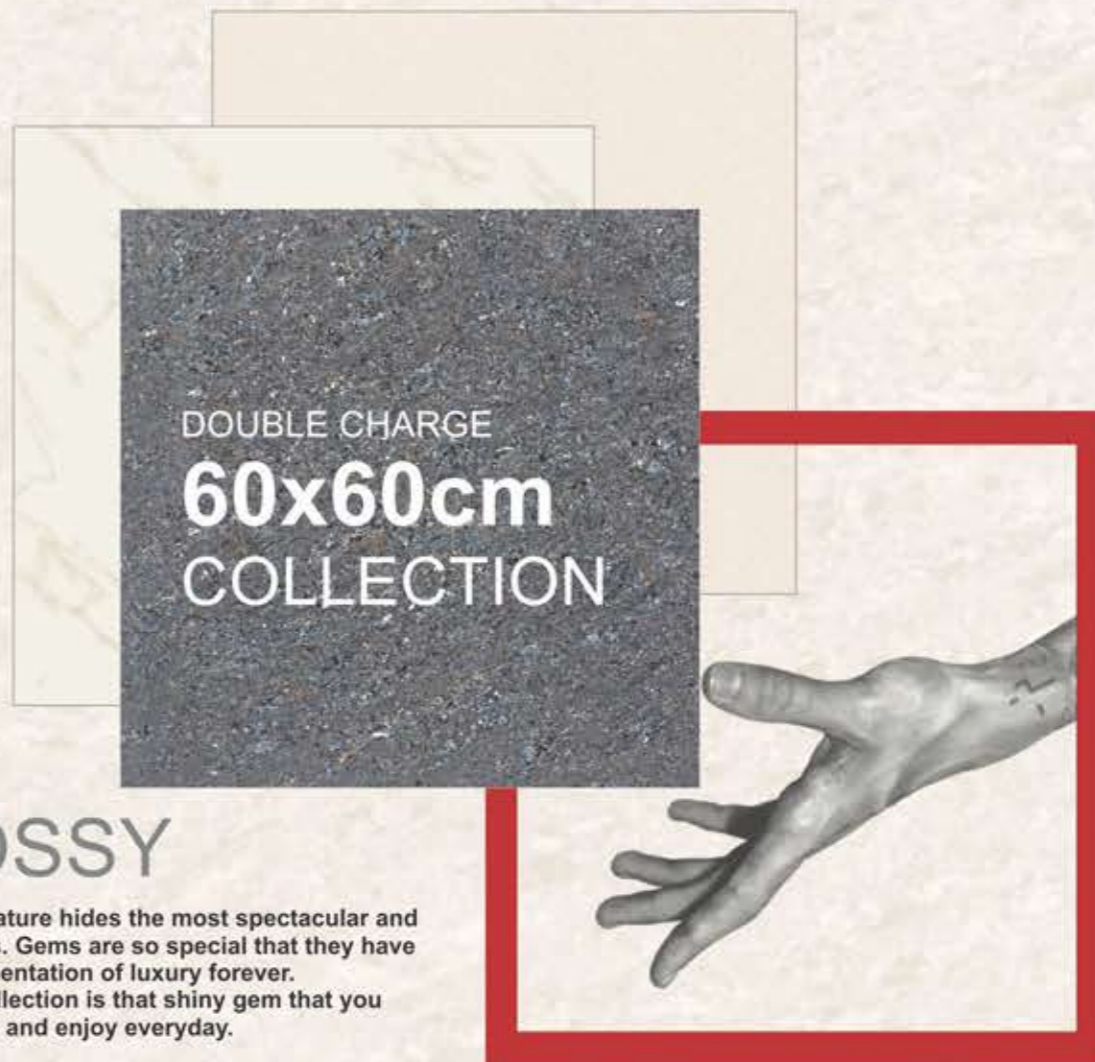

DOUBLE CHARGE | COLLECTION

GLOSSY

Sometimes nature hides the most spectacular and tiny treasures. Gems are so special that they have been a representation of luxury forever. Our 60x60 collection is that shiny gem that you secretly stare and enjoy everyday.

▶ 600x600 mm

- LIGHT SERIES
- DARK SERIES
- SOLUBLE SALT
- FULL BODY